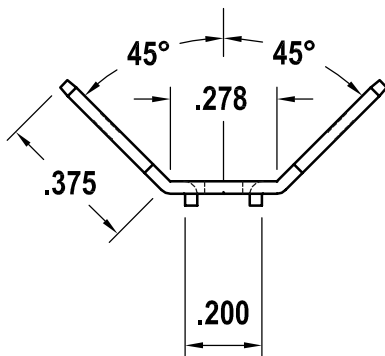

1206

Terminal

Terminal

TAB DETAIL

SCALE: 2:1

PART NUMBER	MATERIAL	
	BRASS	STEEL
1206	.032	.032