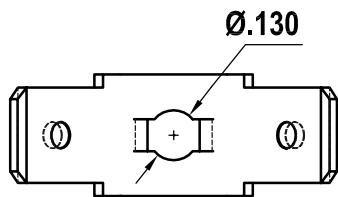

1206

Terminal

Terminal

TAB DETAIL

SCALE: 2:1

PART NUMBER	MATERIAL	
	BRASS	STEEL
1206	.032	.032