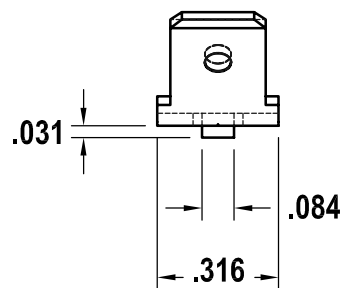

1206

Terminal

Terminal

TAB DETAIL

SCALE: 2:1

PART NUMBER	MATERIAL	
	BRASS	STEEL
1206	.032	.032