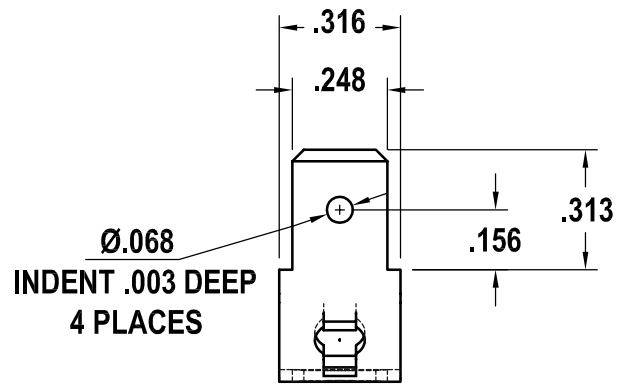

1206

Terminal

Terminal

TAB DETAIL

SCALE: 2:1

PART NUMBER	MATERIAL	
	BRASS	STEEL
1206	.032	.032