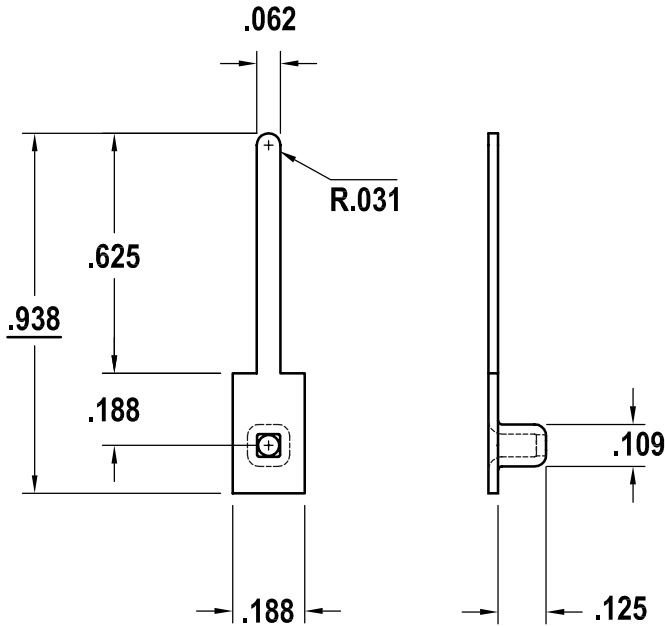

L427-1, L427-2

Terminal

Terminal

L427-1
(short)

L427-2
(long)

SCALE: 2:1

PART NUMBER	MATERIAL	
	BRASS	STEEL
L427-1	.025	.025
L427-2	.025	.025