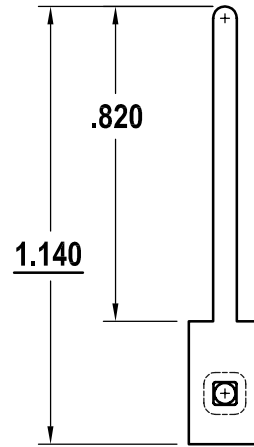

L427-1, L427-2

Terminal

Terminal

L427-1
(short)

L427-2
(long)

SCALE: 2:1

PART NUMBER	MATERIAL	
	BRASS	STEEL
L427-1	.025	.025
L427-2	.025	.025